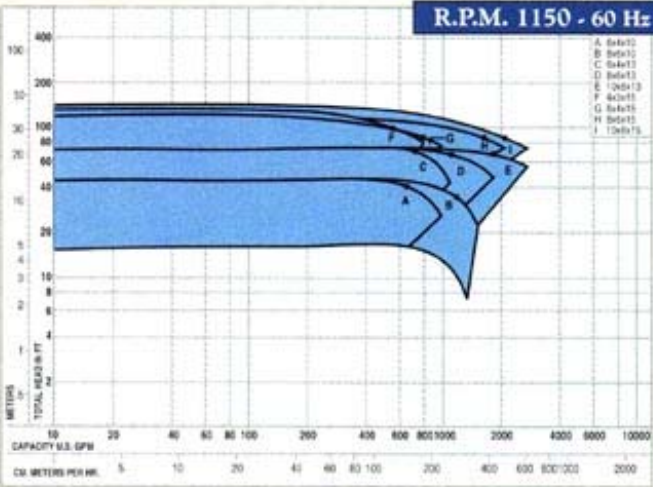

SERIES 3020/3120 COMPOSITE PERFORMANCE CURVES

R.P.M. 3550 - 60 Hz

R.P.M. 2950 - 50 Hz

R.P.M. 1750 - 60 Hz

R.P.M. 1450 - 50 Hz

R.P.M. 1150 - 60 Hz

R.P.M. 850 - 50 Hz