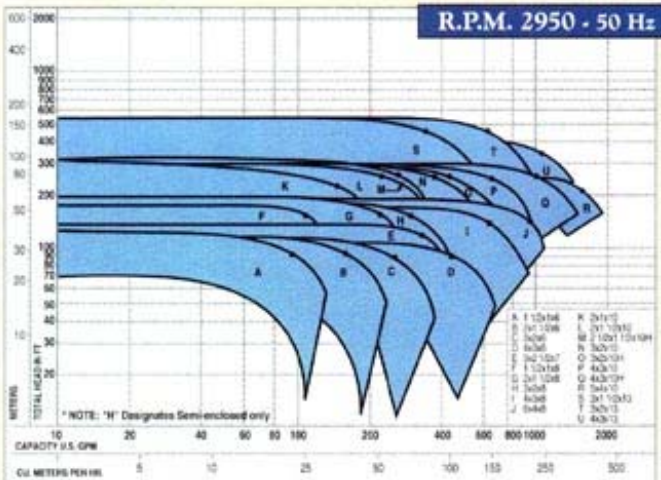

SERIES 3020/3120 COMPOSITE PERFORMANCE CURVES

R.P.M. 3550 - 60 Hz

R.P.M. 2950 - 50 Hz

R.P.M. 1750 - 60 Hz

R.P.M. 1450 - 50 Hz

R.P.M. 1150 - 60 Hz

R.P.M. 850 - 50 Hz