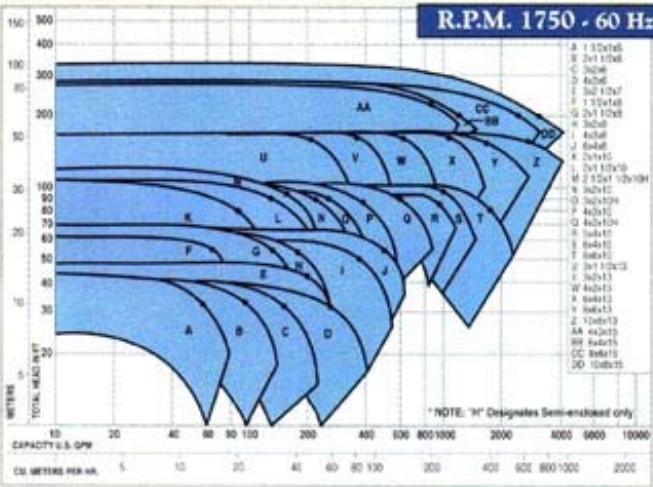

SERIES 3020/3120 COMPOSITE PERFORMANCE CURVES

R.P.M. 3550 - 60 Hz

R.P.M. 2950 - 50 Hz

R.P.M. 1750 - 60 Hz

R.P.M. 1450 - 50 Hz

R.P.M. 1150 - 60 Hz

R.P.M. 850 - 50 Hz