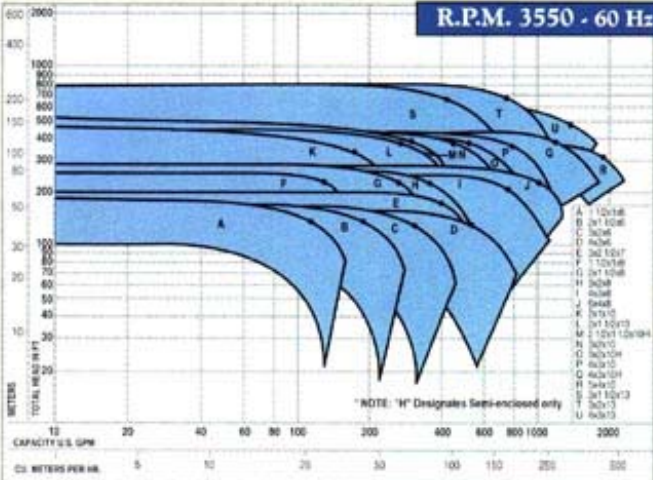

SERIES 3020/3120 COMPOSITE PERFORMANCE CURVES

R.P.M. 3550 - 60 Hz

R.P.M. 2950 - 50 Hz

R.P.M. 1750 - 60 Hz

R.P.M. 1450 - 50 Hz

R.P.M. 1150 - 60 Hz

R.P.M. 850 - 50 Hz