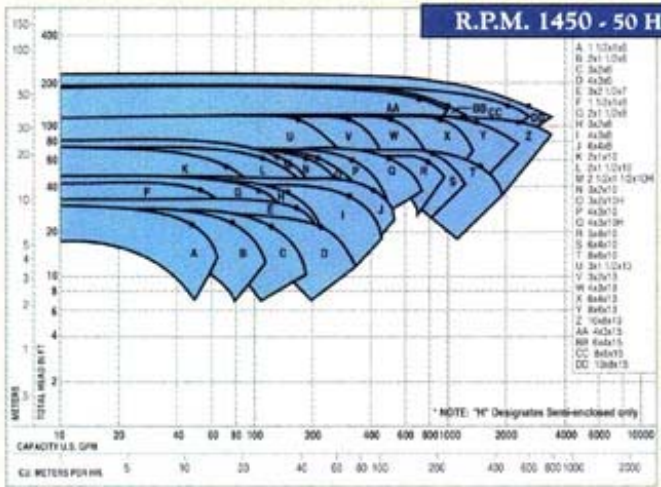

SERIES 3020/3120 COMPOSITE PERFORMANCE CURVES

R.P.M. 3550 - 60 Hz

R.P.M. 2950 - 50 Hz

R.P.M. 1750 - 60 Hz

R.P.M. 1450 - 50 Hz

R.P.M. 1150 - 60 Hz

R.P.M. 850 - 50 Hz